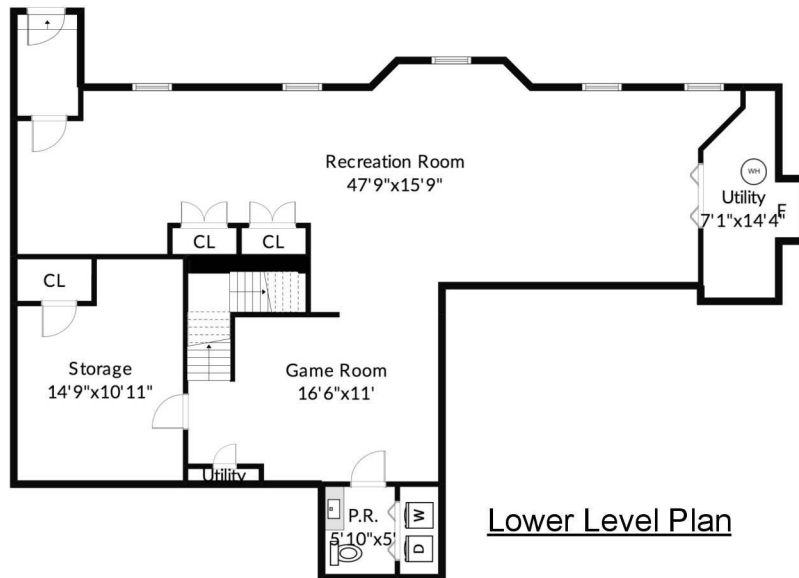

Second Floor Plan

Lower Level Plan

18 Windsong Road
Cumberland, RI 02864

2

Completed: April 2019

Note: Dimensions are not guaranteed and are provided for informational purposes only. Individual room dimensions are not used to calculate overall square footage.

NATIONAL
— FLOOR PLANS —
& PHOTOGRAPHY
(800) 328-0217